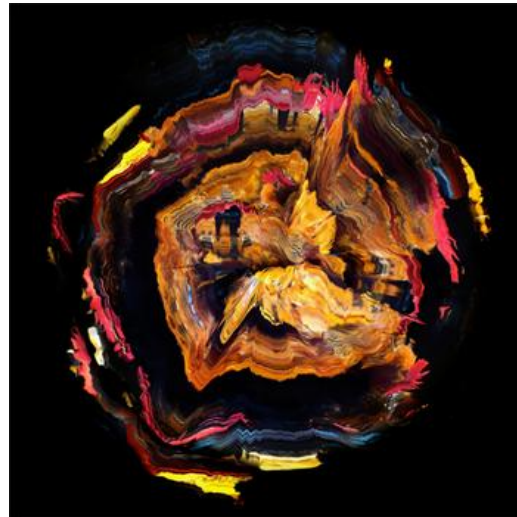

VENUE DETAILS

Bismarck Studios
Contemporary Fine Arts
Gallery

DIRECTIONS

[Current](#) > [Events](#) > [Fotoseptiembre: Ansen Seale: "China In Motion"](#)

Fotoseptiembre: Ansen Seale: "China In Motion"

Ansen Seale is a Valley kid who did good in the big city, but the McAllen-born photographer had an edge when he entered Trinity University three decades ago. His father is Dr. Carl Seale, a composer and now past-director of the Valley Symphony. His mother, Jan Epton Seale, is a much-published writer and the 2012 Poet Laureate of Texas. Seale has fared well himself since setting up shop in SA. His artwork is seen by hordes of travelers at San Antonio International Airport, graces the Lila Cockrell Theatre at the Henry B. Gonzalez Convention Center, and has lined the walls of the mayor's offices. But enough kudos; what draws attention most are the time-bending photographs that are the output of a special digital panoramic camera of his own invention. Known as "slit-scan-photography," the mechanism inverts our usual perceptions, recording moving objects as clear images while presenting static fields in a variegated blur. The results are spell-binding, opening doors into realms of time/space far away from normative reality. New slit-scan works and slightly more conventional photos taken by Seale last year in China open this Thursday as the Fotoseptiembre offering at Bismarck Studios. Free; 7-10pm Thursday, Bismarck Studios Contemporary Fine Art Gallery, 930 Proton Ste 202, (210) 314-7747, bismarckartgallery.com. Through October 5.